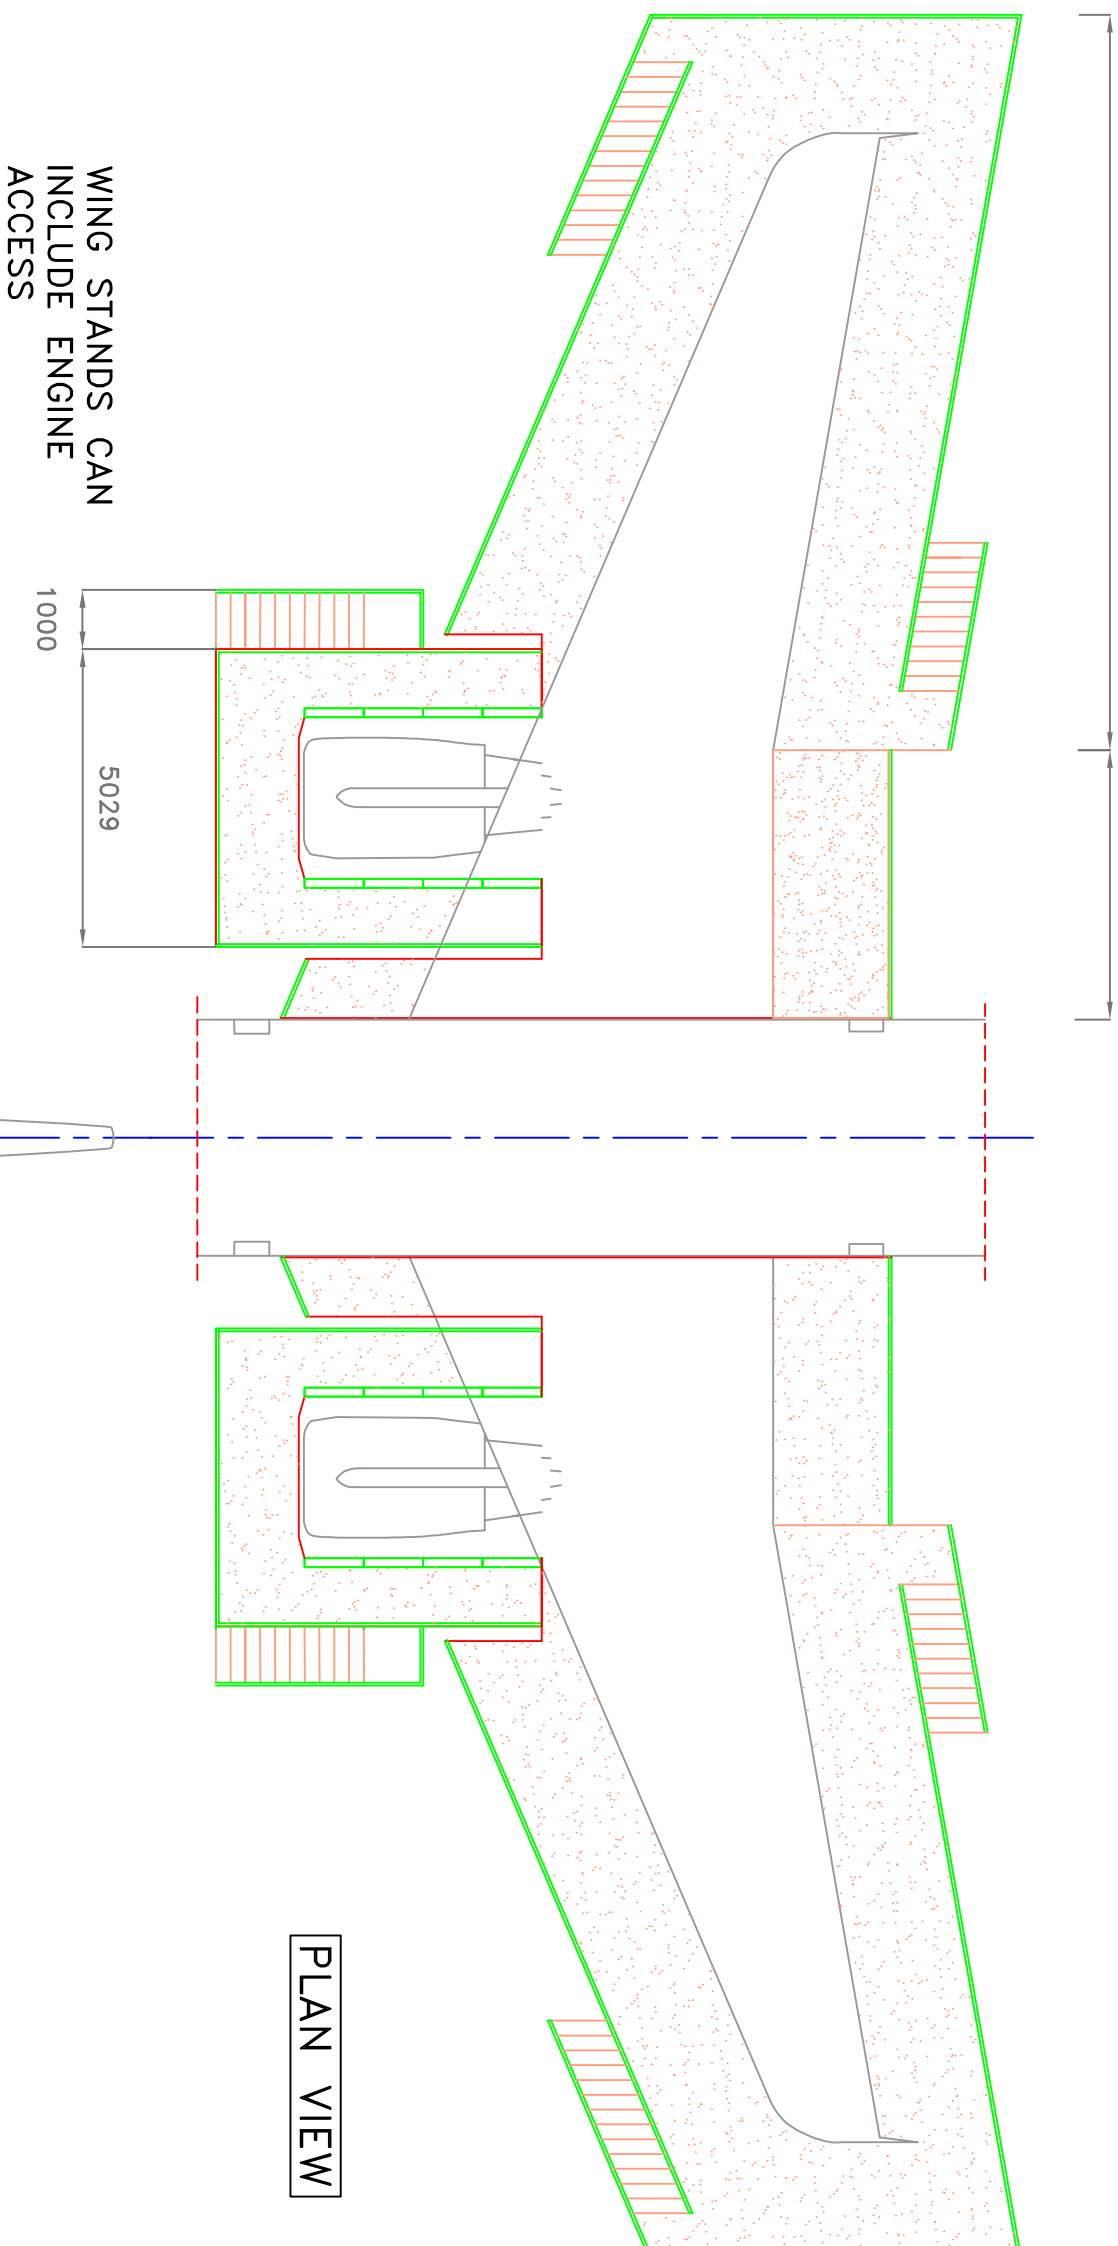

12412

4548

SINGLE UNIT WING STAND
FRONT VIEW

THIS DRAWING IS THE PROPERTY OF INSTANT Upright Ltd. YOU MAY NOT POSSESS, USE, COPY OR DISCLOSE THIS DOCUMENT OR ANY INFORMATION IN IT, FOR ANY PURPOSE, INCLUDING THE DESIGN AND MANUFACTURE OF PARTS FOR SALE, WITHOUT INSTANT Upright's EXPRESS WRITTEN PERMISSION. NEITHER RECEIPT NOR POSSESSION OF THIS DOCUMENT ALONE, FROM ANY SOURCE, CONSTITUTES SUCH PERMISSION AND FAILURE TO COMPLY MAY RESULT IN CRIMINAL AND/OR CIVIL LIABILITY.

TOLERANCES		DRAWN		DATE		MATERIAL	
0	- 6mm : ±0.1	AM	24JUN09	INSTANT UPRIGHT, UNIT S1			
6	- 30mm : ±0.2	SCALE	—	A320			
30	- 120mm : ±0.3	—	—	WING DOCK			
120	- 315mm : ±0.5			NUMBER			
315	- 500mm : ±0.8			—			
>	500mm : ±1.0			SHT 1			
ANGLE : ±1°							