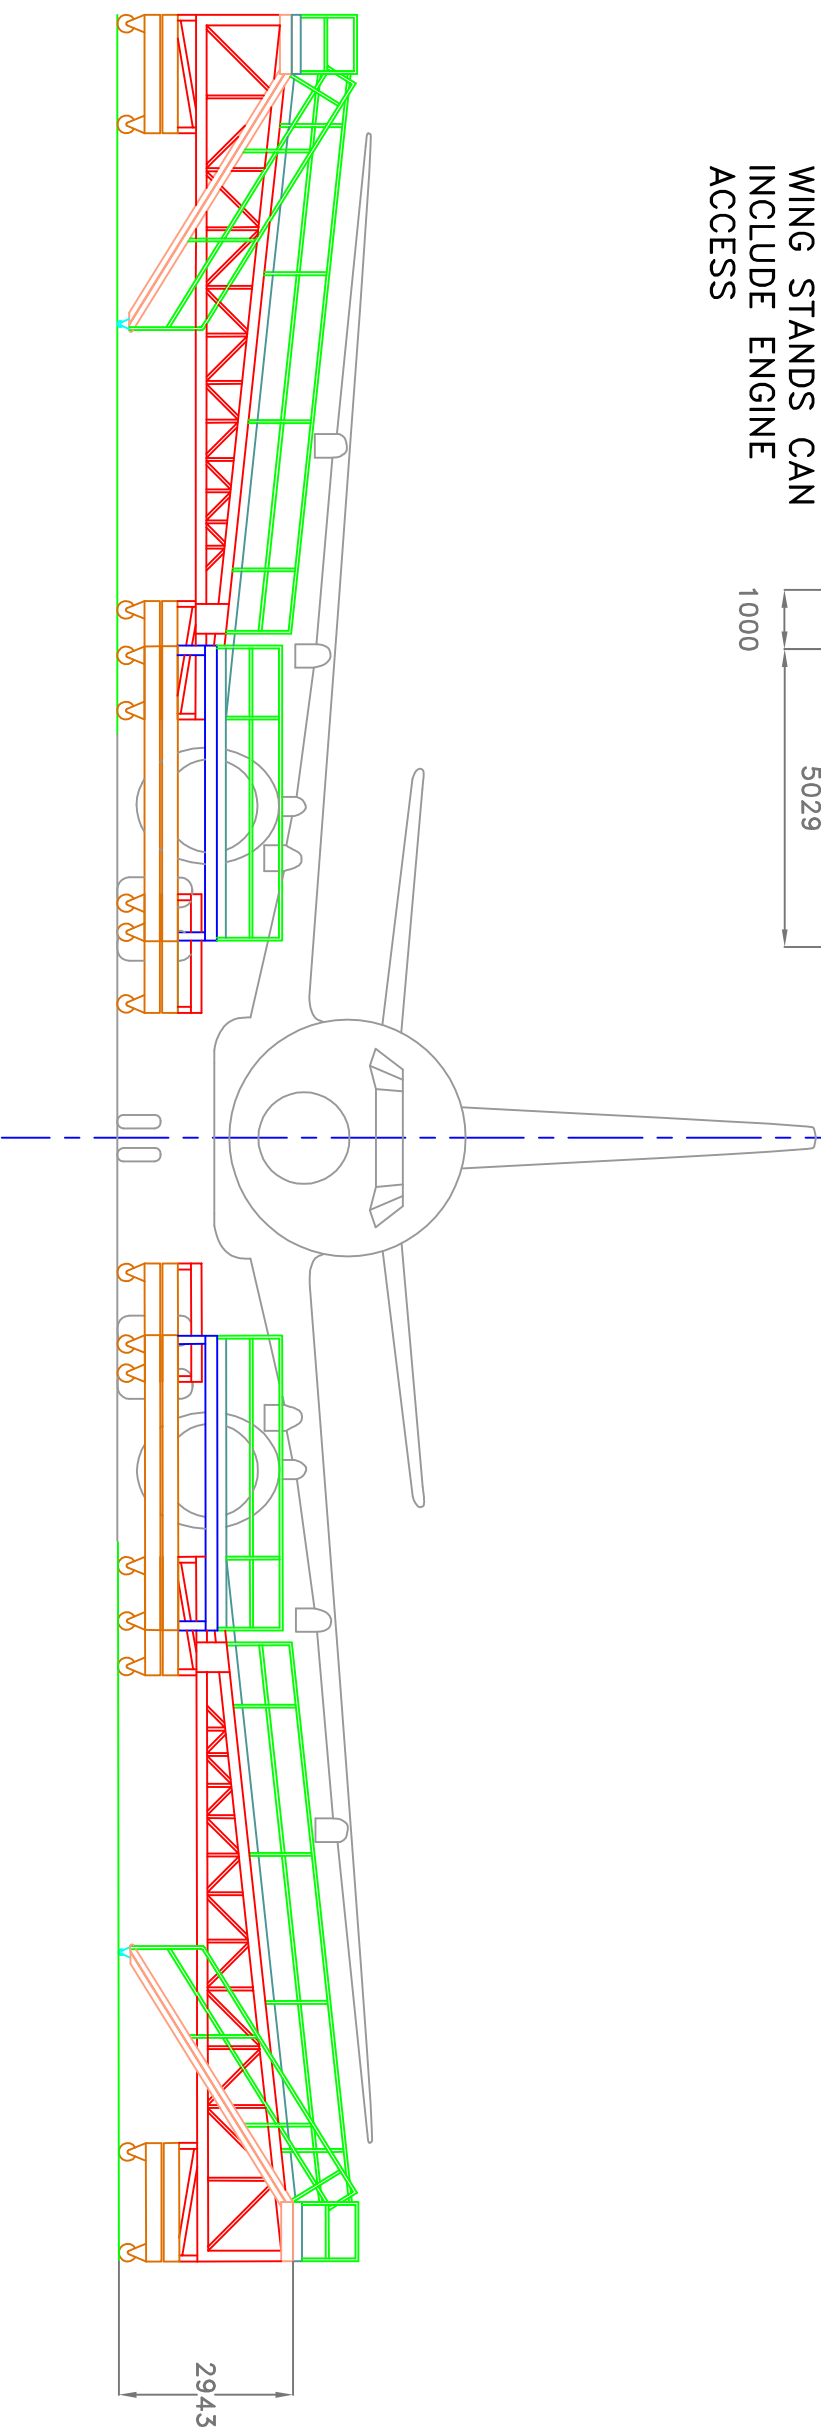

12412

4548

SINGLE UNIT WING STAND
FRONT VIEW

THIS DRAWING IS THE PROPERTY OF INSTANT Upright Ltd. YOU MAY NOT POSSESS, USE, COPY OR DISCLOSE THIS DOCUMENT OR ANY INFORMATION IN IT, FOR ANY PURPOSE, INCLUDING THE DESIGN AND MANUFACTURE OF PARTS FOR SALE, WITHOUT INSTANT Upright's EXPRESS WRITTEN PERMISSION. NEITHER RECEIPT NOR POSSESSION OF THIS DOCUMENT ALONE, FROM ANY SOURCE, CONSTITUTES SUCH PERMISSION AND FAILURE TO COMPLY MAY RESULT IN CRIMINAL AND/OR CIVIL LIABILITY.

TOLERANCES		DRAWN		DATE		MATERIAL	
0	- 6mm : ±0.1	AM	24JUN09	INSTANT UPRIGHT, UNIT S1			
6	- 30mm : ±0.2	SCALE	—	A320			
30	- 120mm : ±0.3	—	—	WING DOCK			
120	- 315mm : ±0.5			NUMBER			
315	- 500mm : ±0.8			—			
>	500mm : ±1.0			SHT 1			
ANGLE : ±1°							