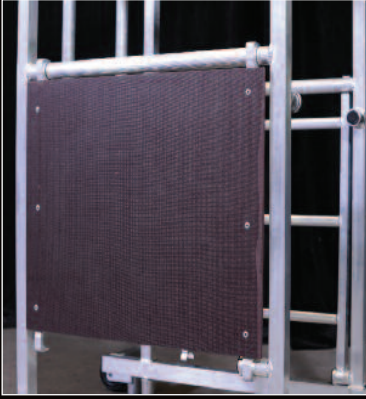

Podium TS100

Low Level Access System

UPRIGHT

Key Features:

Safe speedy access platforms that eliminate the need for step-ladders

Compact and easy to deploy and fold

Fully guarded for operator safety

No separate outriggers required

Robust construction

Podium TS100

Low Level Access System

UpRight Podium TS100 is a welded, lightweight, compact, work platform which offers the operator a safe and stable working platform at 1m height.

With a safe working load of 150kg, this work platform provides a fast, simple and cost effective solution for low level access for all types of contractors, shop-fitting, electrical, heating and ventilation, sign-writing, painting and more.

The simplicity of the design reduces the risk of incorrect assembly.

Compliant with Work at Height Directive, PAS 250 Certified and the latest standards for low level access.

UPRIGHT

Instant UpRight Ltd. Unit S1, Park West Industrial Park, Friel Avenue, Nangor Road, Dublin 12, Ireland.